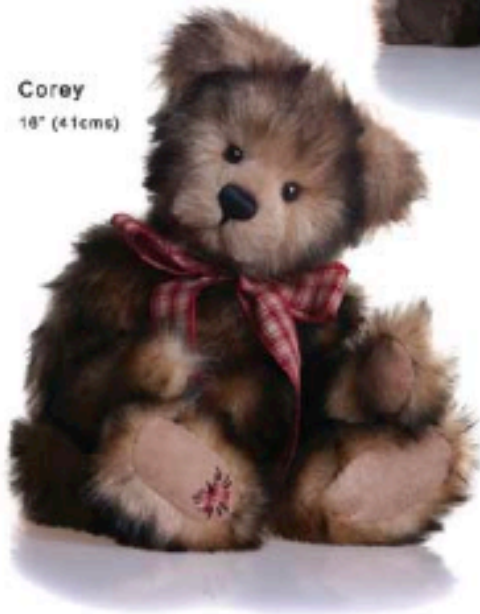

Jimmy
12" (31cms)

Maddison
12" (31cms)

Jed
14" (36cms)

Blake
13" (33cms)

Jodie
14" (36cms)

Macy
12" (31cms)

Holly
14" (35cms)

Jeremy
15" (38cms)

Emma
11" (28cms)

Corey
18" (41cms)

Kirsten
13" (33cms)

Freya
12" (31cms)

Leia
15" (38cms)

Daisy
13" (33cms)

Joey
16" (41cms)

Marty
15" (38cms)